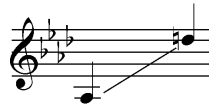

ALTO SOLO w OPT. SSA BACK-UP/PIANO
SOLO RANGE: Ab3 - D5
DIFFICULTY LEVEL: MODERATE
Rev. 2-3-11

MY RISING UP

Lyrics by Peter J. Carman
Music by Steve Schalchlin
Arranged by Steve Schalchlin

♩=140 Gospel Rock