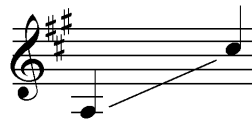

ALTO SOLO w/SATB CHORUS/PIANO
 DIFFICULTY LEVEL: MODERATE
 SOLO RANGE: A3 - C#4
 Rev. 2-2-11

RESCUE

Lyrics by Schalchlin/Roy-Smith/Kuhns/Lebo
 Music by Steve Schalchlin
 Arranged by Steve Schalchlin & Mark Janas