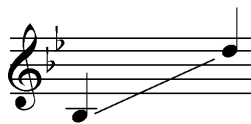

RESCUE

VOCAL MED/PIANO SCORE
VOCAL RANGE: Bb3 - D4
DIFFICULTY LEVEL: EASY
Rev. 2-5-11

Lyrics by Schalchlin/Roy-Smith/Kuhns/Lebo
Music by Steve Schalchlin
Arranged by Steve Schalchlin

Mezzo Solo

♩ = 85

E^b B^b/D C^{min} B^b E^b B^b/D C^{min} B^b